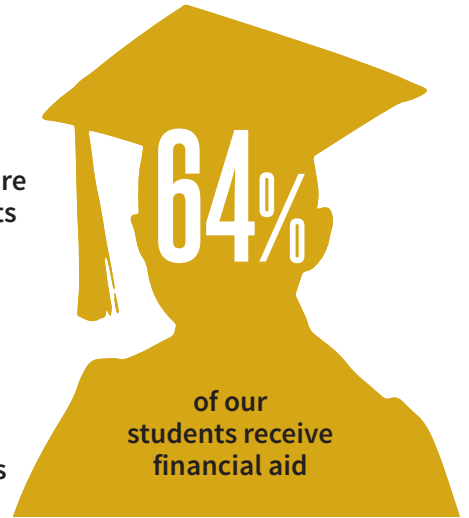

# 25,046

total students

21,868  
undergraduate students

3,178  
graduate and post-baccalaureate students

54%  
of SF State students are eligible for Pell Grants

30%  
first in their families to attend college