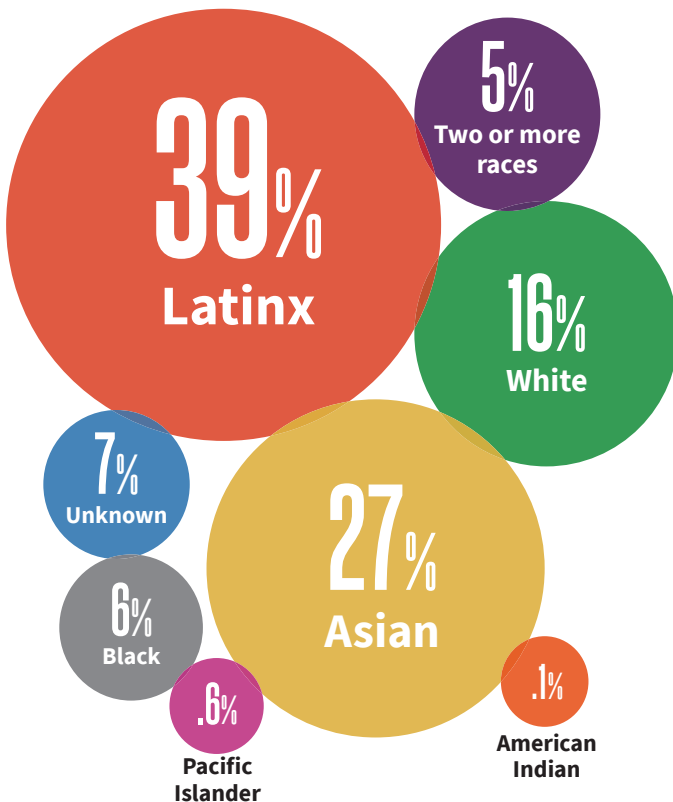

STUDENT ETHNICITY

bachelor's degrees offered, with 41 areas of concentration